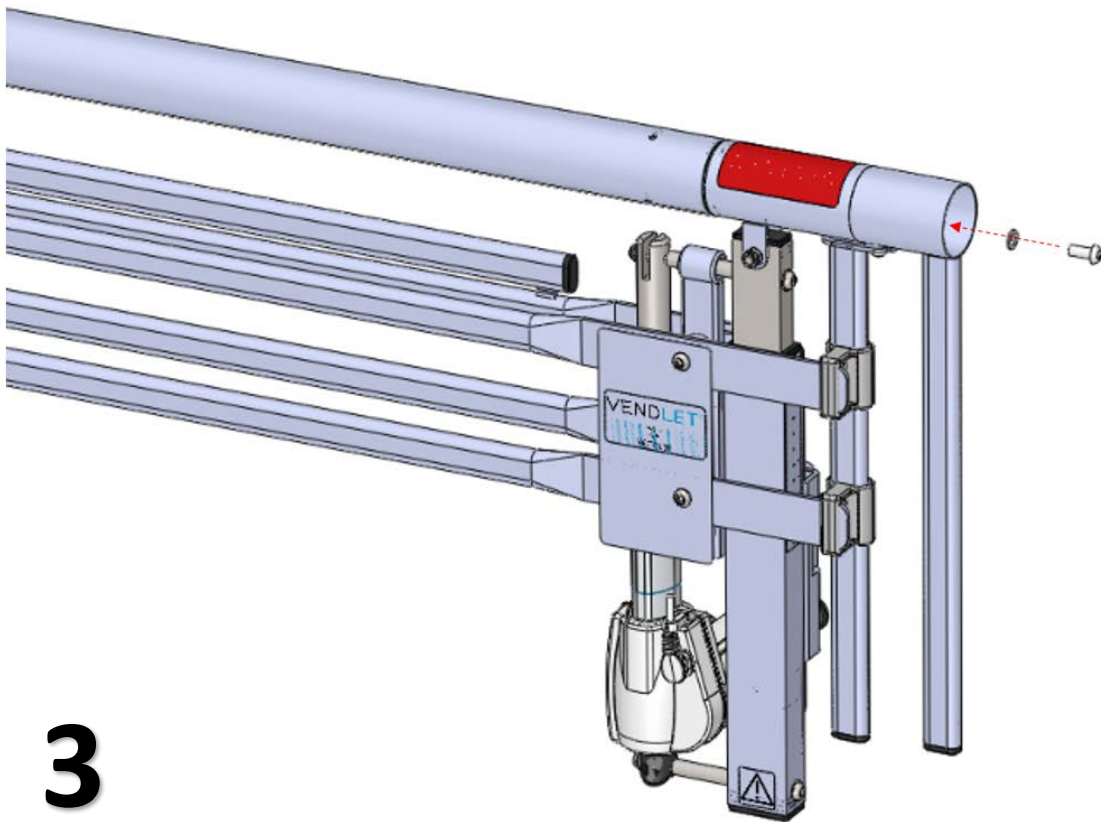

Mounting guide – Side rail extension set

The side rail extension set consists of:

- 2 x Extension pieces
- 2 x Assembly fittings 1
- 2 x Assembly fittings 2
- 2 x Assembly fittings 3
- 8 x M8 Button head bolts
- 4 x Washers

Item no: 7000054

2

3