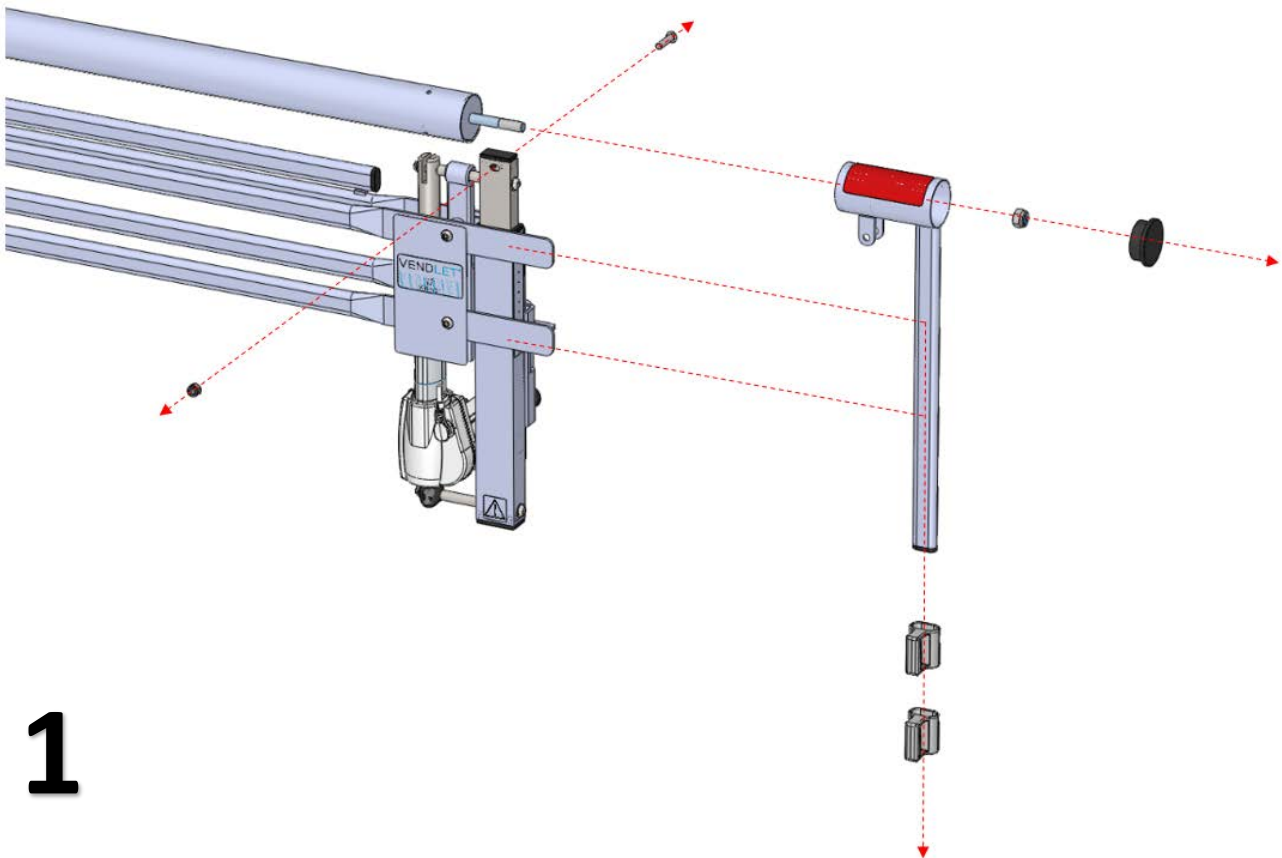

Mounting guide – Side rail extension set

The side rail extension set consists of:

- 2 x Extension pieces
- 2 x Assembly fittings 1
- 2 x Assembly fittings 2
- 2 x Assembly fittings 3
- 8 x M8 Button head bolts
- 4 x Washers

Item no: 7000054

2

3